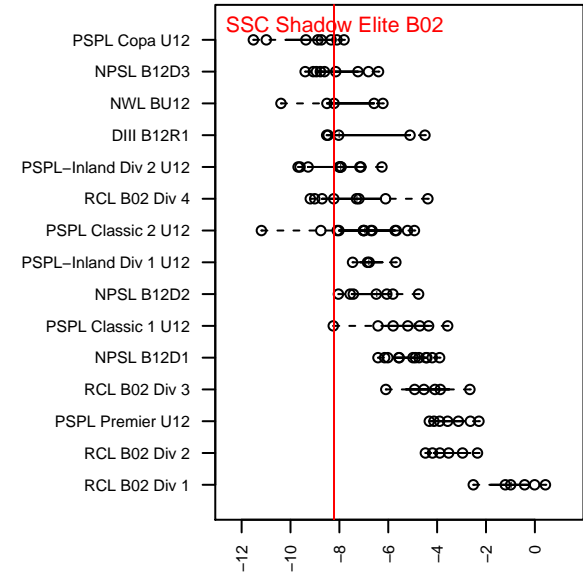

**attack and defense rating
relative to others at age
and all opponents in last 13 months**