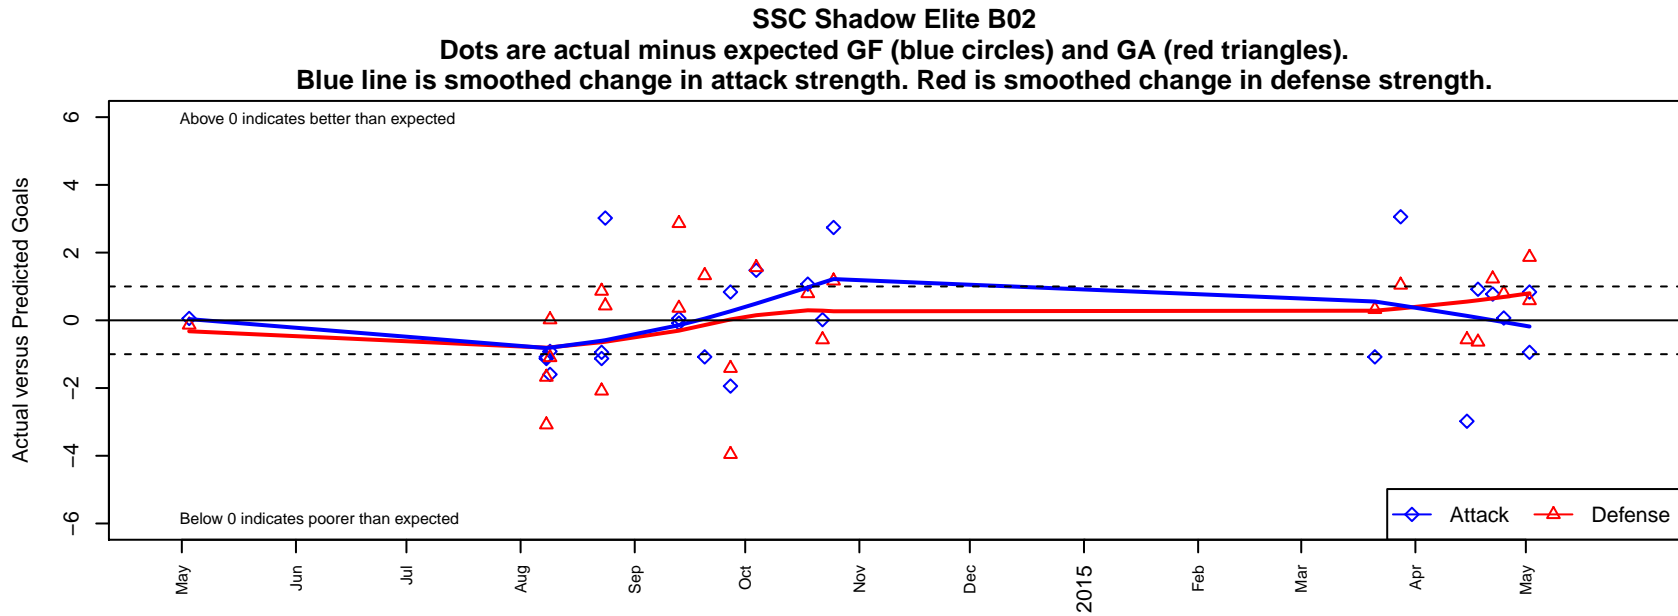

SSC Shadow Elite B02

Spokane SC Shadow
 Spokane Valley, WA
 B02 total strength=318
 attack=0.29 defense=0.12
 fall league = NWL BU12
 spr league = Spr NWL BU12
 notes= Herner 2013, 2014

alt names used:
 SSC SHADOW ELITE B02 HERNER (WA)
 SSC SHADOW ELITE B02 HERNER (WA)
 BU12 SSC SHADOW ELITE-HERNER
 SSC SHADOW ELITE-HERNER

Venues played:
 2013 Spr NWL Division A U11
 2014 Les Schwab NW Cup U12 Silver U12
 2014 River City Challenge U12
 2014 NWL BU12
 2014 Spr NWL BU12

**attack and defense variance (black dot)
relative to other teams
and top 10 in region**